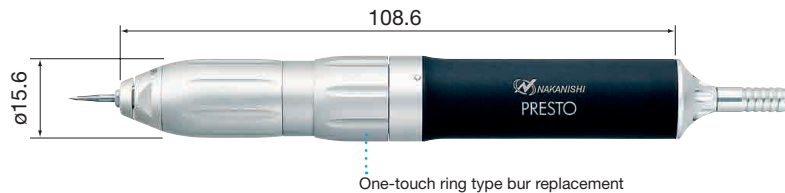

PRESTO II AIR TURBINE GRINDER ◀◀

ULTRA-HIGH SPEED AIR TURBINE GRINDER

PRESTO II

320,000 min⁻¹ ø1.6 mm Bur Only

- Ultra high speed 320,000 min⁻¹ non-lube air turbine.
- It is most suitable for precision processing works such as small precision parts, ceramic, correction of printed circuit board, etc. due to its non-lube handpiece.
- Flexible tubing ensures excellent workability reducing fatigue to the operator's hand for long continuous use.

PRESTO Handpiece

320,000 min⁻¹

| | |
|----------|---------------|
| Code No. | 1122 |
| Model | PR-304 |

◆ Weight : 71 g (w/o Hose)

- Standard Accessories
- 2 m Hose

- Ultra-high speed no lube air turbine handpiece ideal for delicate processing application.
- Built-in dust protect mechanism developed by NAKANISHI ensures long durability.
- Chip air blows away the cutting powder and cools the cutting tool.
- Flexible tubing ensures excellent workability reducing fatigue to the operator's hand for long continuous use.