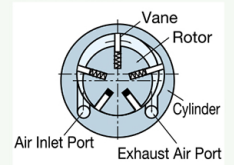

One Piece Type $\phi 30\text{mm}$

● Air Motor

The rotor of the air motor rotates off center in the cylinder. The vanes are pushed by compressed air and this rotates the rotor.

Air Line Kit
 AL-M1202 / AL-M1203BS2
 → Refer to **P.35**