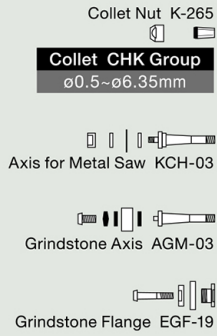

One Piece Type $\phi 30\text{mm}$

● Air Motor

The rotor of the air motor rotates off center in the cylinder. The vanes are pushed by compressed air and this rotates the rotor.

Air Line Kit
 AL-M1202 / AL-M1203BS2
 → Refer to **P.35**