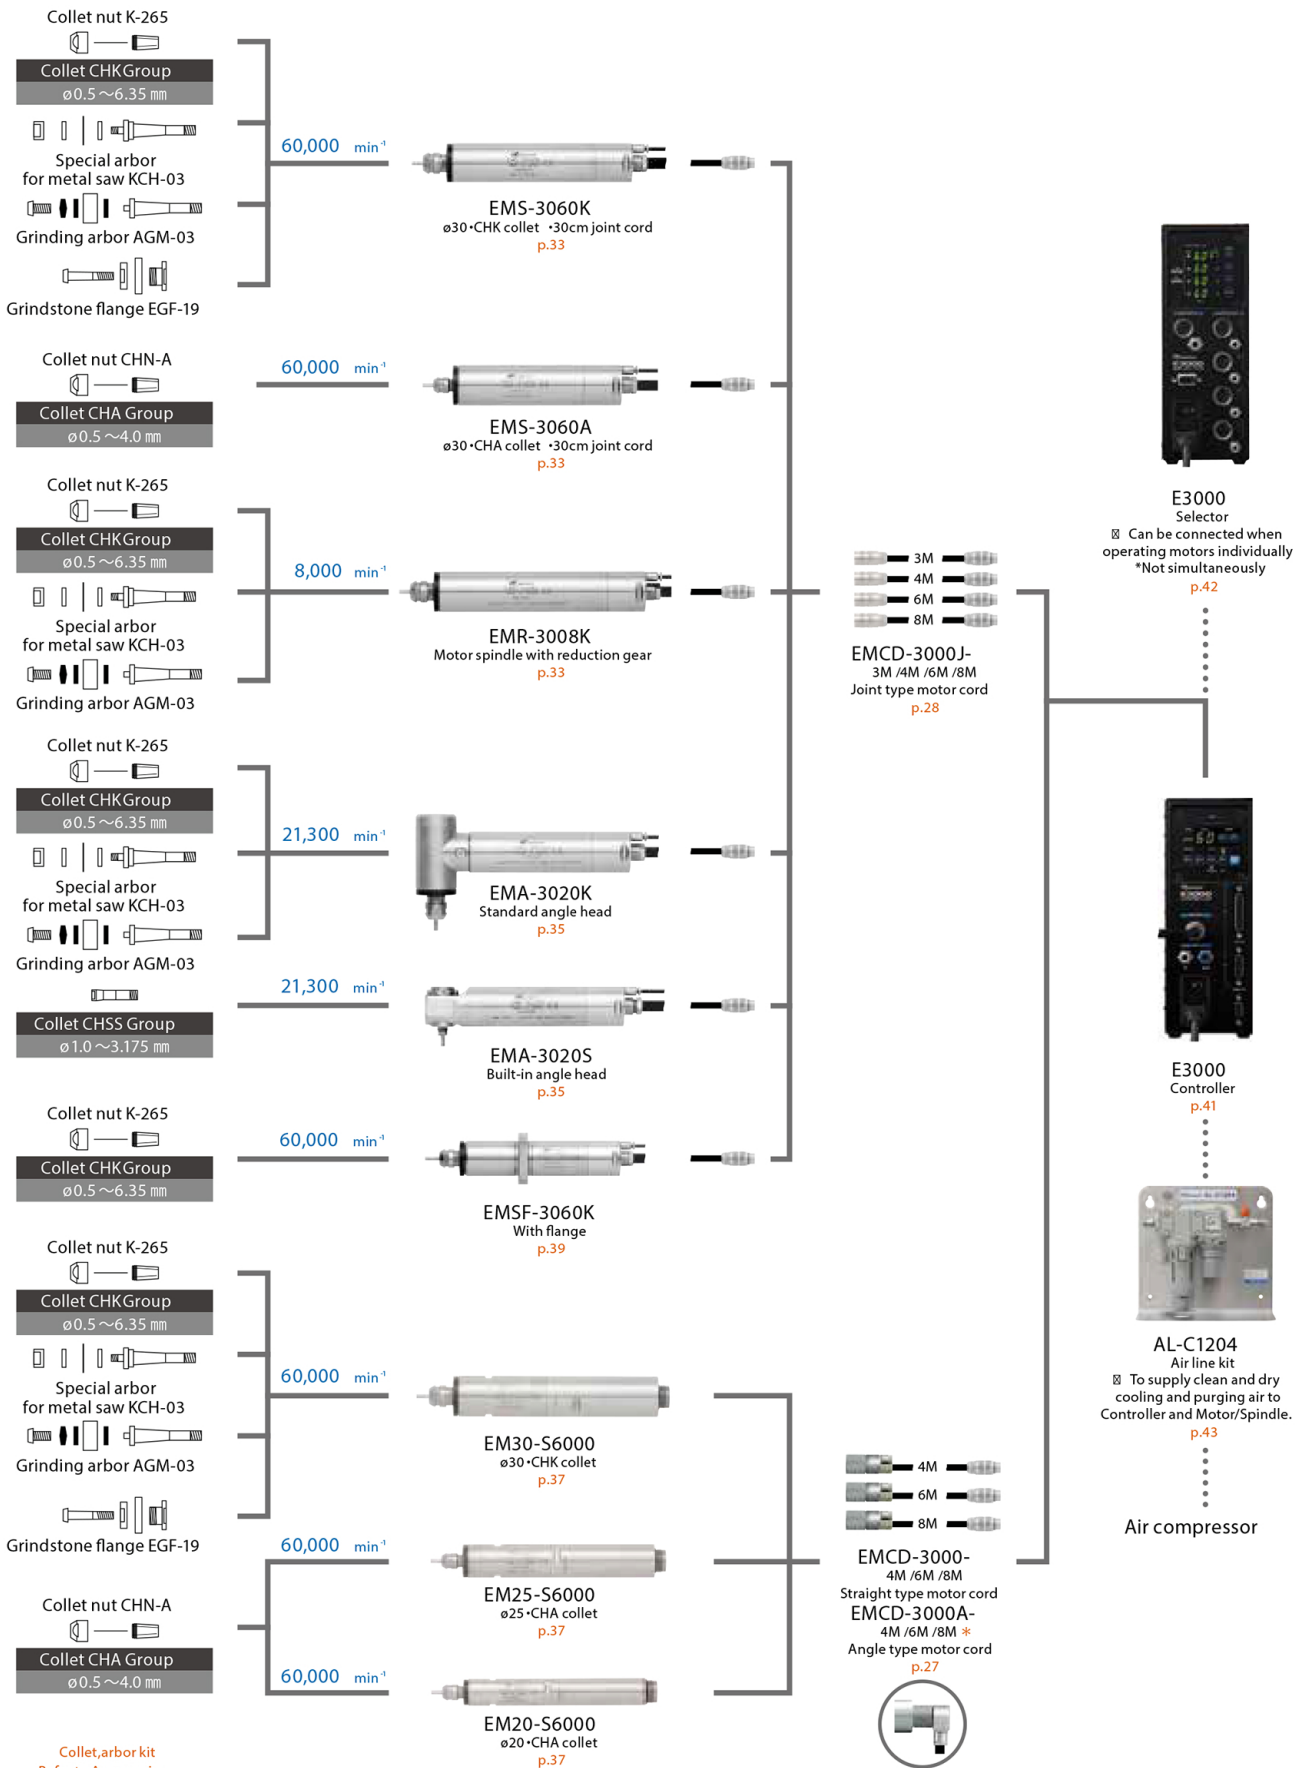

# System Chart

## One-piece type $\varnothing 30 / \varnothing 25 / \varnothing 20$ mm

Collet, arbor kit Refer to Accessories

\* Mounting example of angle spindle