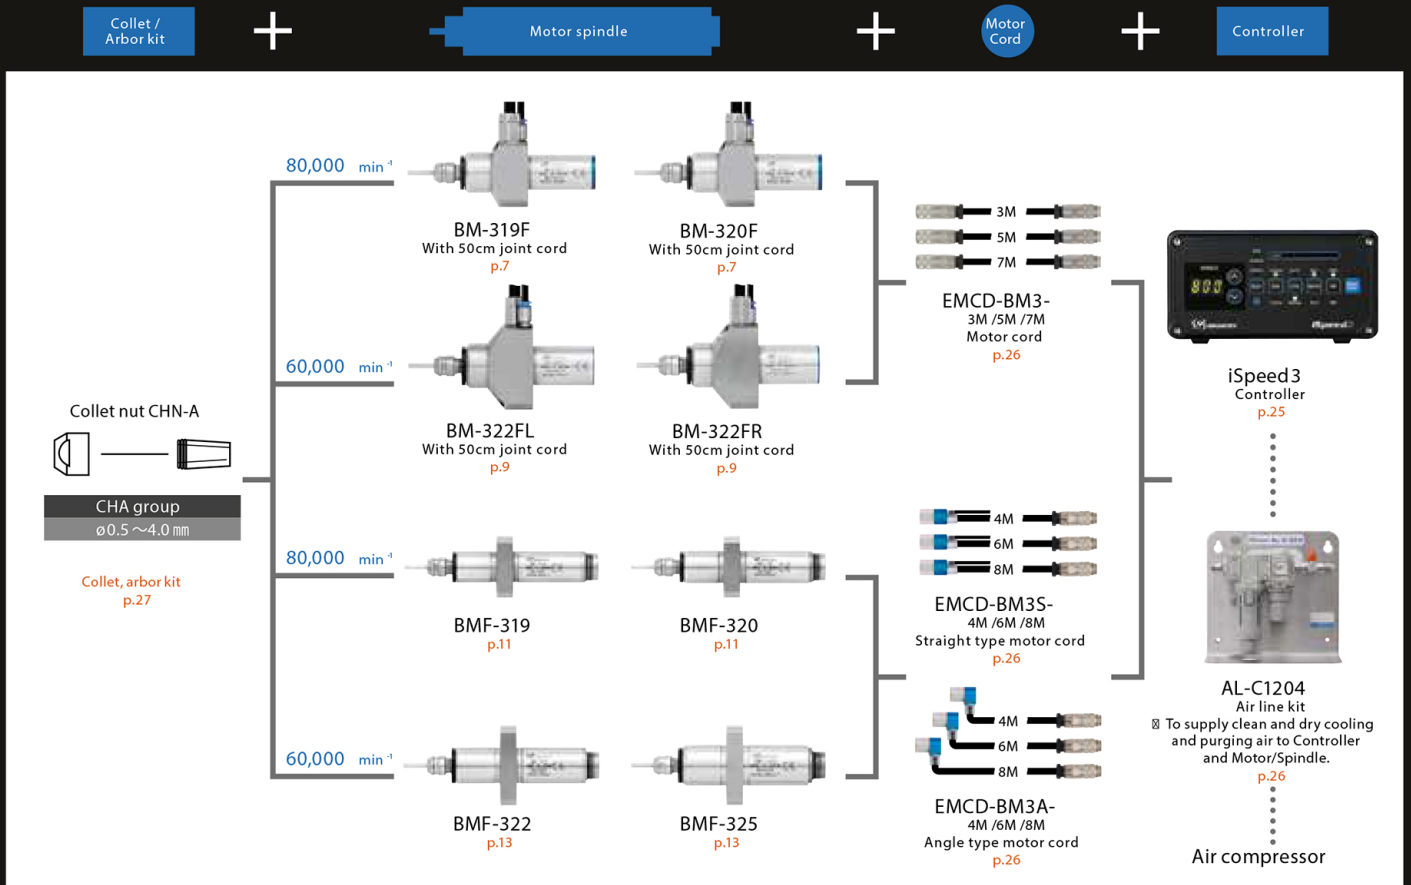

System Chart

Flange type motor spindle

Straight type motor spindle