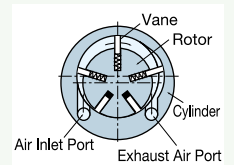

One Piece Type $\phi 30\text{mm}$

● Air Motor

The rotor of the air motor rotates off center in the cylinder. The vanes are pushed by compressed air and this rotates the rotor.

Air Line Kit
AL-M1202 / AL-M1203BS2
→ Refer to **P.35**